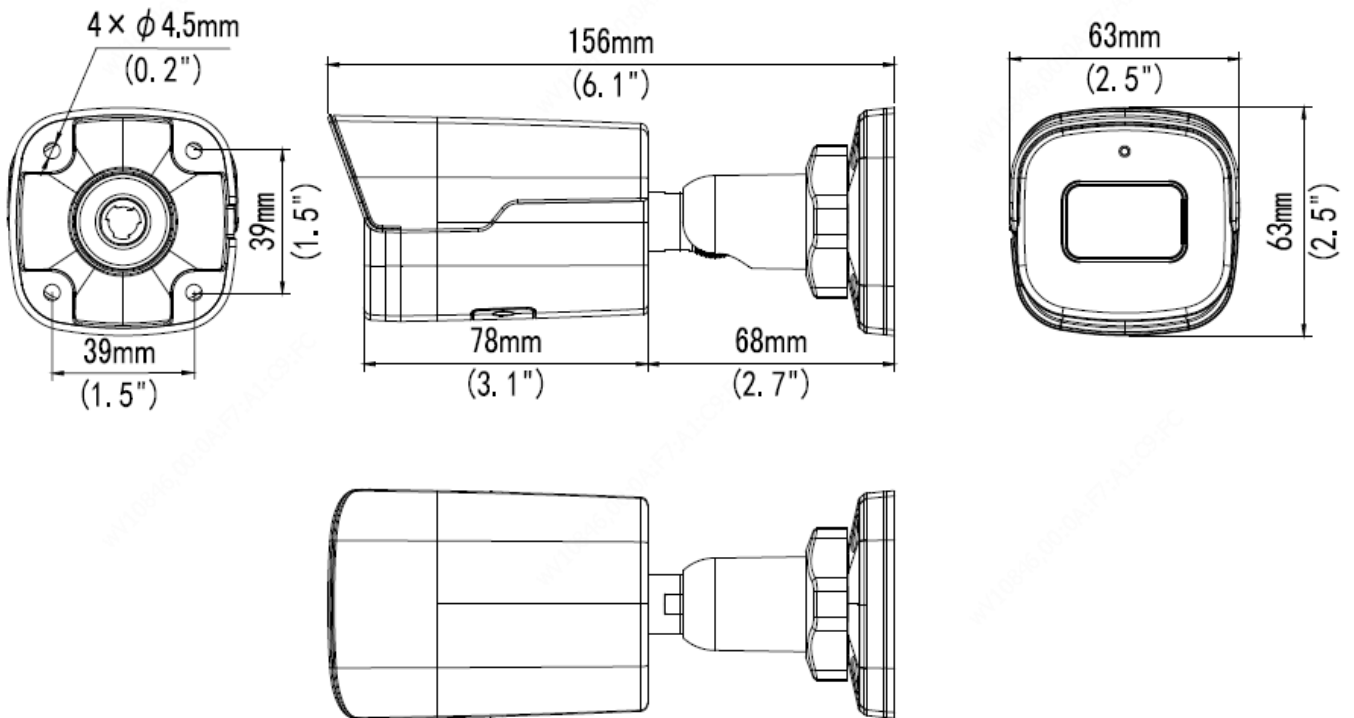

## Key Features

- High quality image with 8MP, 1/2.7" CMOS sensor
- 8MP (3840\*2160)@20fps; 5MP (3072\*1728)@30/25fps; 4MP (2560\*1440)@30/25fps; 2MP (1920\*1080) @30/25fps
- Ultra 265, H.265, H.264, MJPEG
- Smart intrusion prevention, include cross line, intrusion, enter area, leave area detection
- Based on target classification, smart intrusion prevention significantly reduce false alarm caused by leaves, birds and lights etc., accurately focus on human and, motor vehicle and non-motor vehicle
- Intelligent People Flow Counting and Crowd Density Monitoring
- 120dB true WDR technology enables clear image in strong light scene
- Support 9:16 Corridor Mode
- Built-in Mic
- Smart IR, up to 30m (98ft) IR distance
- Supports 256 G Micro SD card
- IP67 protection

	UL (UL 62368-1, 2nd Ed., Issue Date: 2014-12-01)
Environment	CE-RoHS (2011/65/EU;(EU)2015/863); WEEE (2012/19/EU); Reach (Regulation (EC) No 1907/2006)
Protection	IP67 (IEC 60529:1989+AMD1:1999+AMD2:2013)
<b>General</b>	
Power	DC 12V±25%, PoE (IEEE 802.3af)
	Power consumption: Max 6.0W
Power Interface	Ø 5.5mm coaxial power plug
Dimensions (L × W × H)	156 × 63 × 63mm (6.1" × 2.5" × 2.5")
Weight	0.41kg ( 0.90lb)
Material	Metal
Working Environment	-30°C ~ 60°C (-22°F ~ 140°F), Humidity: ≤95% RH (non-condensing)
Storage Environment	-30°C ~ 60°C (-22°F ~ 140°F), Humidity: ≤95% RH (non-condensing)
Surge Protection	4KV
Reset Button	Support

## Dimensions